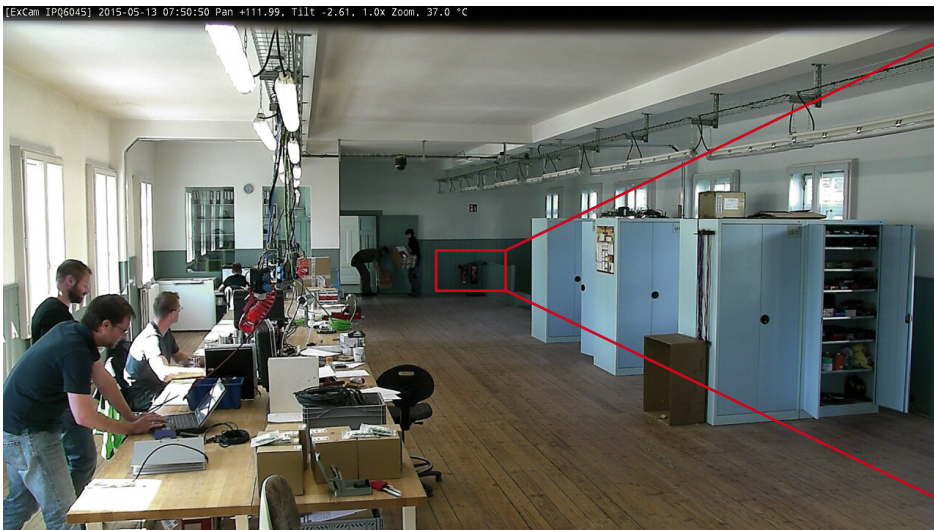

1 x Zoom

20 x Zoom

40 x Zoom

Other Brands
Polyester Dome
Full PANTILT/ZOOM UNIT

ExCam IPQ6045
LEXAN™ DOME
Full PANTILT/ZOOM UNIT

ExCam IPQ1755
Borosilicate Glas
only Zoom - no PANTILT

Device is not supporting
40 x Zoom