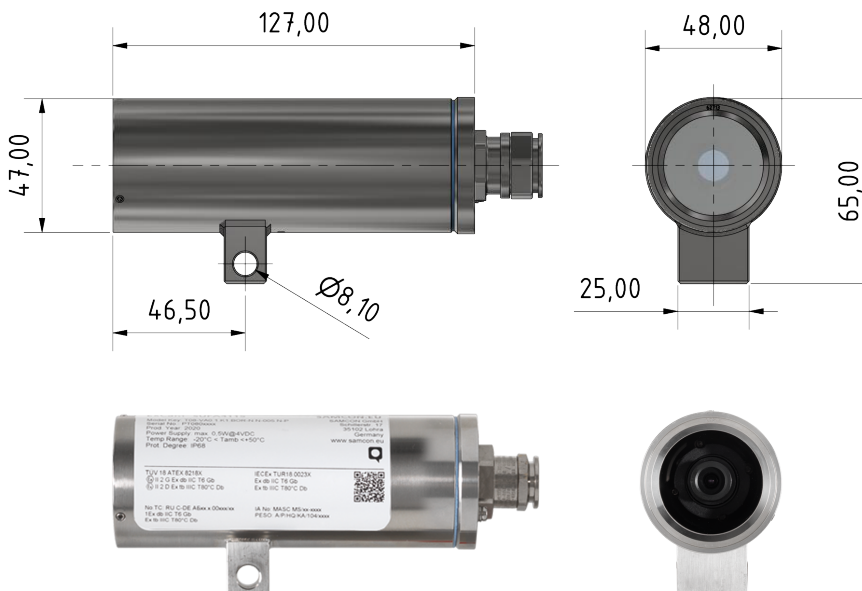

Dimension.

T08-VA0.1.K1.BOR