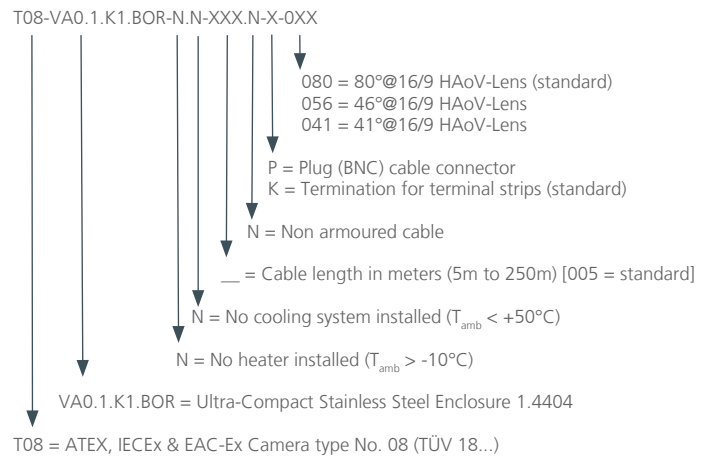

T08-Models.